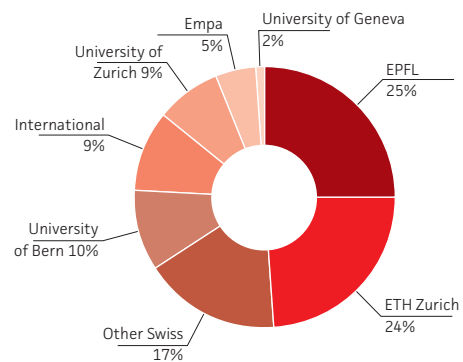

User Lab Usage by Institution

Institution	Node h	%
EPFL	1 881 156	25
ETH Zurich	1 823 294	24
Other Swiss	1 253 609	17
University of Bern	751 975	10
International	691 226	9
University of Zurich	690 915	9
Empa	361 292	5
University of Geneva	123 946	2
Total Usage	7 577 413	100