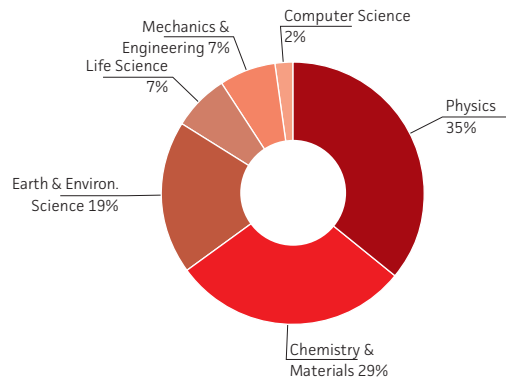

Usage Statistics

User Lab Usage by Research Field

Research Field	Node h	%
Physics	2 687 805	35
Chemistry & Materials	2 195 622	29
Earth & Environmental Science	1 460 718	19
Life Science	542 706	7
Mechanics & Engineering	558 979	7
Computer Science	131 583	2
Total Usage	7 577 413	100