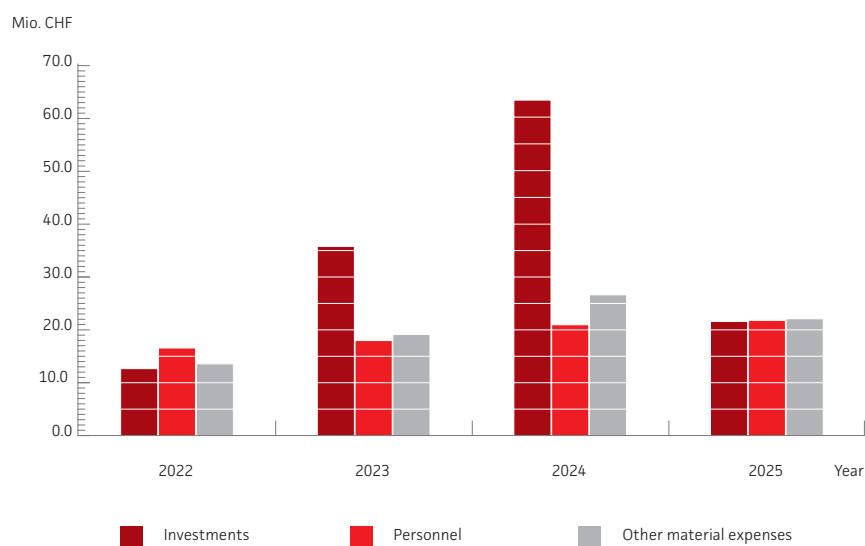

Overall Expenses Development (in Mio. CHF)

	2022	2023	2024	2025
Investments	12.6	35.8	63.3	21.7
Personnel	16.5	17.9	20.8	21.8
Other material expenses	13.5	19.0	26.7	22.0